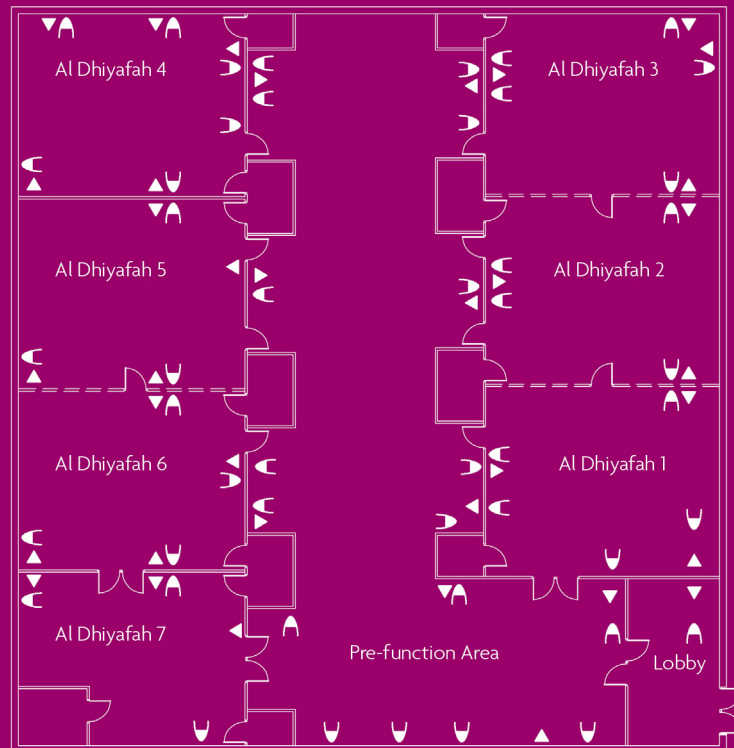

Conference Rooms	Reception	Theatre	Classroom	Boardroom	Banquet	Dimensions (m)	Height (m)	Door H/W (m)	Location (floor)
Al Jumairah Ballroom	1800	1400	800	180	1000	49 x 23	4.48	2.03 x 0.94	2
Ballroom Section 1	400	350	160	60	250	16 x 23.3	4.48	2.03 x 0.94	2
Ballroom Section 2	400	350	160	60	250	16 x 23	4.48	2.03 x 0.94	2
Ballroom Section 3	400	350	160	60	250	16 x 23	4.48	2.24 x 1.07	2
Ballroom Foyer	600	-	-	-	-	40 x 14.3	4.48	2.93 x 3.34	2
Al Majlis	60	60	50	30	60	8.2 x 15.9	2.25	2.2 x 1.70	2
Al Safa 1 + 2	60	80	30	30	80	16.2 x 7.8	3.15	2.1 x 1.65	3
Al Safa Room 1	20	30	15	10	24	7.5 x 7.8	3.15	2.1 x 1.65	3
Al Safa Room 2	25	35	15	16	36	8.6 x 7.8	3.15	2.1 x 1.65	3
Royal Majlis	-	-	-	14	-	7.2 x 6.4	2.8	2.05 x 1.46	17
Al Dhiyafah Pre-function Area	300	-	-	-	-	32 x 14	2.7	1.6 x 2.7	3
Al Dhiyafah 1+2+3	300	200	120	70	200	24.4 x 10.2	3.16	2.05 x 1.7	3
Al Dhiyafah 1	50	60	27	30	50	8.3 x 10.2	3.16	2.05 x 1.7	3
Al Dhiyafah 2	50	60	27	30	50	8.2 x 10.2	3.16	2.05 x 0.9	3
Al Dhiyafah 3	50	60	27	30	50	7.9 x 10.2	3.16	2.05 x 0.9	3
Al Dhiyafah 4	35	40	27	30	40	8 x 9.9	3.16	2.05 x 0.9	3
Al Dhiyafah 5+6	70	100	60	40	100	16.2 x 9.9	3.16	2.05 x 0.9	3
Al Dhiyafah 5	35	40	30	22	50	8.3 x 9.9	3.16	2.05 x 0.9	3
Al Dhiyafah 6	35	40	30	22	50	7.8 x 9.9	3.16	2.05 x 0.9	3
Al Dhiyafah 7	-	-	-	14	-	7.6 x 9.9	3.16	2.05 x 1.7	3

All measurements are approximate and in meters

Supplies & Equipment

- Cable Modem
- Digital Projector
- Dvd Player
- Laser Disc
- LCD Projector
- Lectern or Podium
- Microphone
- Modem Lines
- Microphone Or Lavalier
- Microphone Wireless
- Public Address System
- Portable Dance Floor
- Stages Platforms Available

Note: Room diagrams are not to scale

KEY

- ⏏ Power point
- ☎ Telephone or ISDN point
- 📺 Television socket

Conference Plans

18th Floor

Note: Room diagrams are not to scale

KEY

⏏ Power point ☎ Telephone or ISDN point 📺 Television socket