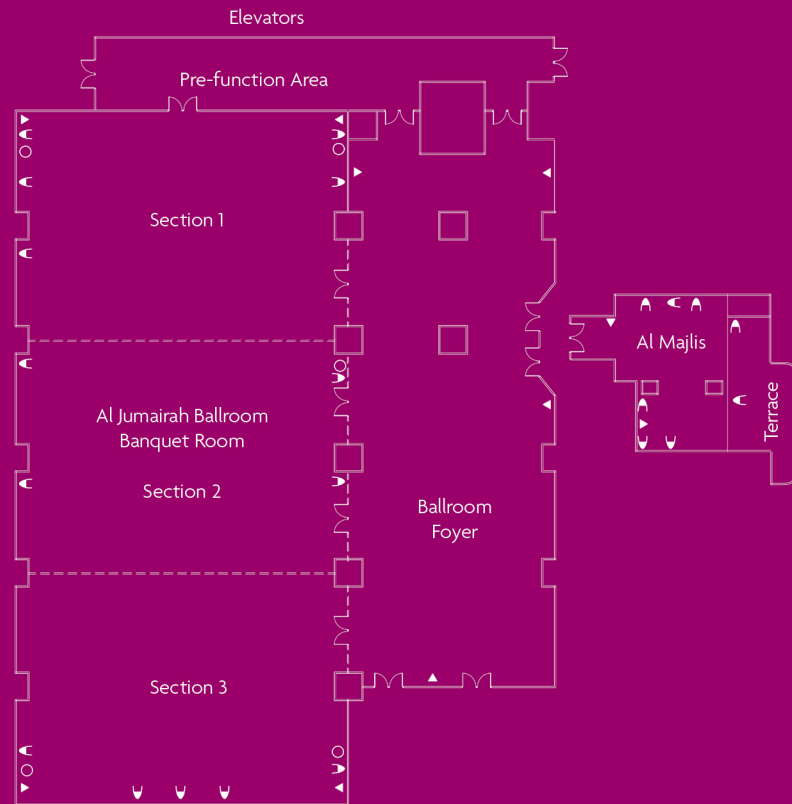

The magnificent Al Jumeirah Ballroom can accommodate up to 1,800 guests. Along with 15 meeting rooms catering from 14 – 200 guests, Crowne Plaza® Dubai is offering meeting space of over 3,000 square meters. With state of the art services and equipment on hand, our team will ensure a seamless experience.

Conference Rooms	Reception	Theatre	Classroom	Boardroom	Banquet	Dimensions (m)	Height (m)	Door H/W (m)	Location (floor)
Al Jumairah Ballroom	1800	1400	800	180	1000	49 x 23	4.48	2.03 x 0.94	2
Ballroom Section 1	400	350	160	60	250	16 x 23.3	4.48	2.03 x 0.94	2
Ballroom Section 2	400	350	160	60	250	16 x 23	4.48	2.03 x 0.94	2
Ballroom Section 3	400	350	160	60	250	16 x 23	4.48	2.24 x 1.07	2
Ballroom Foyer	600	-	-	-	-	40 x 14.3	4.48	2.93 x 3.34	2
Al Majlis	60	60	50	30	60	8.2 x 15.9	2.25	2.2 x 1.70	2
Al Safa 1 + 2	60	80	30	30	80	16.2 x 7.8	3.15	2.1 x 1.65	3
Al Safa Room 1	20	30	15	10	24	7.5 x 7.8	3.15	2.1 x 1.65	3
Al Safa Room 2	25	35	15	16	36	8.6 x 7.8	3.15	2.1 x 1.65	3
Royal Majlis	-	-	-	14	-	7.2 x 6.4	2.8	2.05 x 1.46	17
Al Dhiyafah Pre-function Area	300	-	-	-	-	32 x 14	2.7	1.6 x 2.7	3
Al Dhiyafah 1+2+3	300	200	120	70	200	24.4 x 10.2	3.16	2.05 x 1.7	3
Al Dhiyafah 1	50	60	27	30	50	8.3 x 10.2	3.16	2.05 x 1.7	3
Al Dhiyafah 2	50	60	27	30	50	8.2 x 10.2	3.16	2.05 x 0.9	3
Al Dhiyafah 3	50	60	27	30	50	7.9 x 10.2	3.16	2.05 x 0.9	3
Al Dhiyafah 4	35	40	27	30	40	8 x 9.9	3.16	2.05 x 0.9	3
Al Dhiyafah 5+6	70	100	60	40	100	16.2 x 9.9	3.16	2.05 x 0.9	3
Al Dhiyafah 5	35	40	30	22	50	8.3 x 9.9	3.16	2.05 x 0.9	3
Al Dhiyafah 6	35	40	30	22	50	7.8 x 9.9	3.16	2.05 x 0.9	3
Al Dhiyafah 7	-	-	-	14	-	7.6 x 9.9	3.16	2.05 x 1.7	3

Note: Room diagrams are not to scale

KEY

- ⏏ Power point
- ☎ Telephone or ISDN point
- 📺 Television socket

Conference Plans

18th Floor

Note: Room diagrams are not to scale

KEY

⏏ Power point ☎ Telephone or ISDN point 📺 Television socket